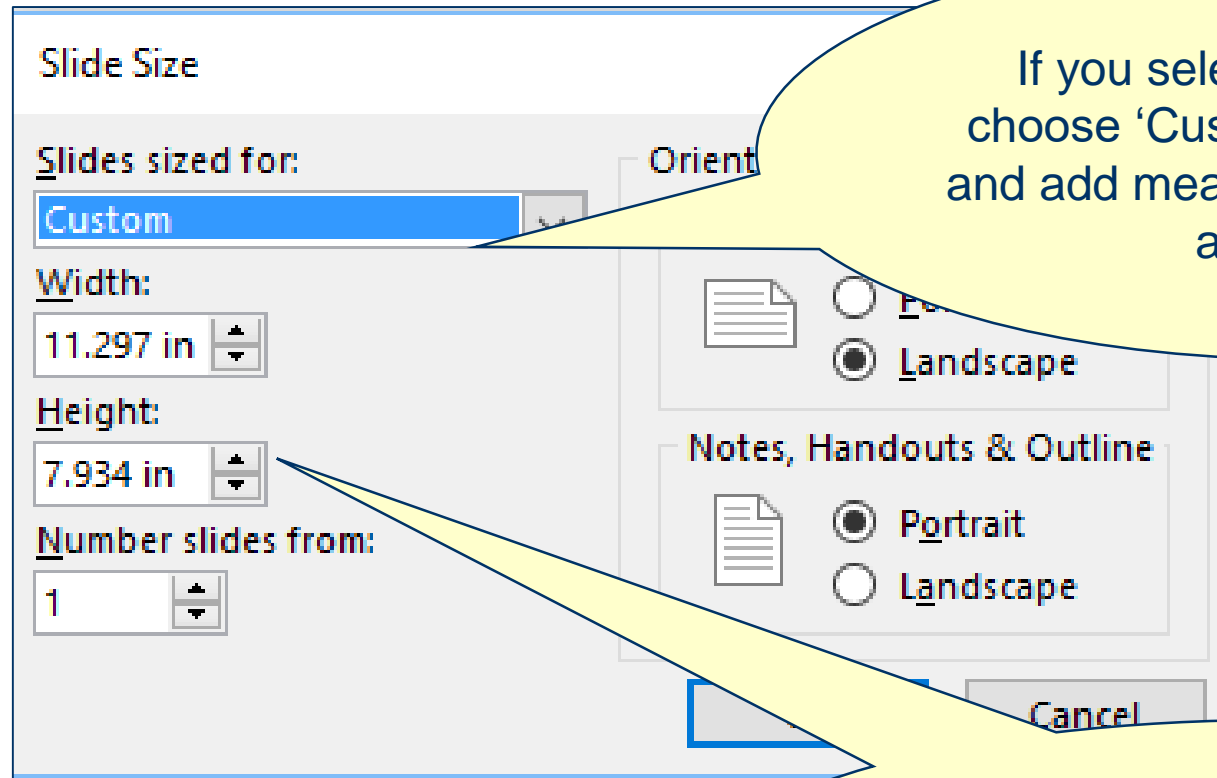

Slide Size Background

Standard (4:3)
Widescreen (16:9)
Custom Slide Size...

Variants

Ideally make your slide the size you want to print. This will help maximise your image.

If you select a custom size, choose 'Custom' from the menu and add measurements for height and width.