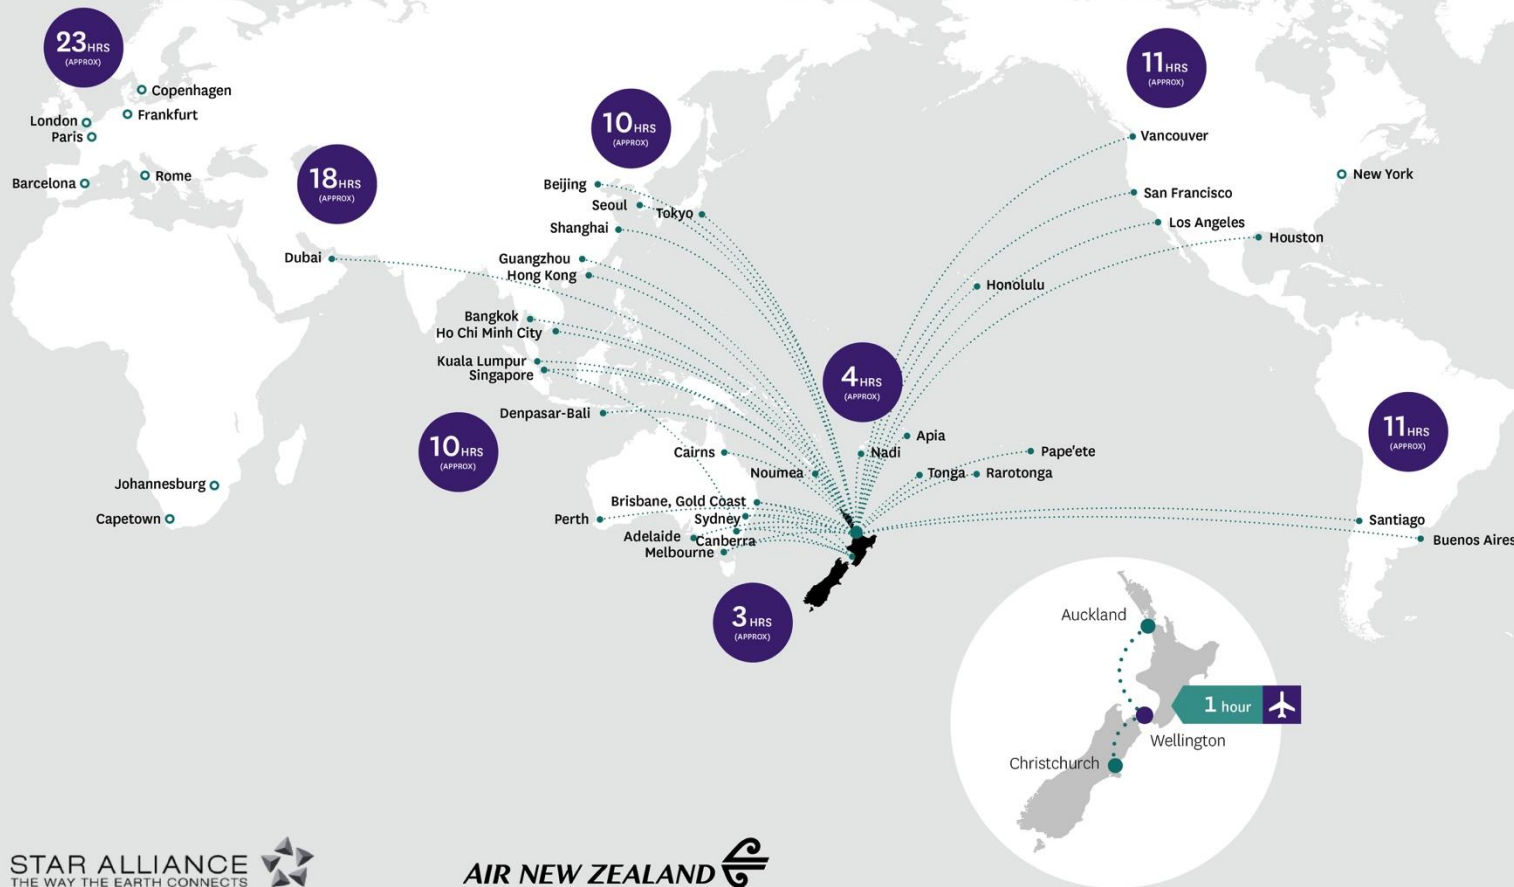

ACCESSIBLE NEW ZEALAND

Getting here is easy

Travelling to New Zealand is easy to attend a conference

New Zealand is approximately a 10 hour direct flight from most places in the Pacific Rim, including Singapore, Hong Kong, Tokyo, the west coast of the USA and it is only a 3 hour flight for neighbouring pacific islands and the eastern seaboard of Australia.

Options to fly direct to Auckland (New Zealand's main international airport) or directly to Wellington with a new Singapore Airlines connection via Canberra. Numerous daily flights connect Auckland and Wellington with a 1 hour flight time.

Star Alliance Meetings Plus

Meetings Plus from Star Alliance provides an uncomplicated travel solution for small-medium events and meetings. Delegates deal directly with a nominated travel agent to gain discounted fares, this ensures that they receive the best airfare deal when attending your conference, wherever in the world they may be.

Capital thinking. Globally minded.