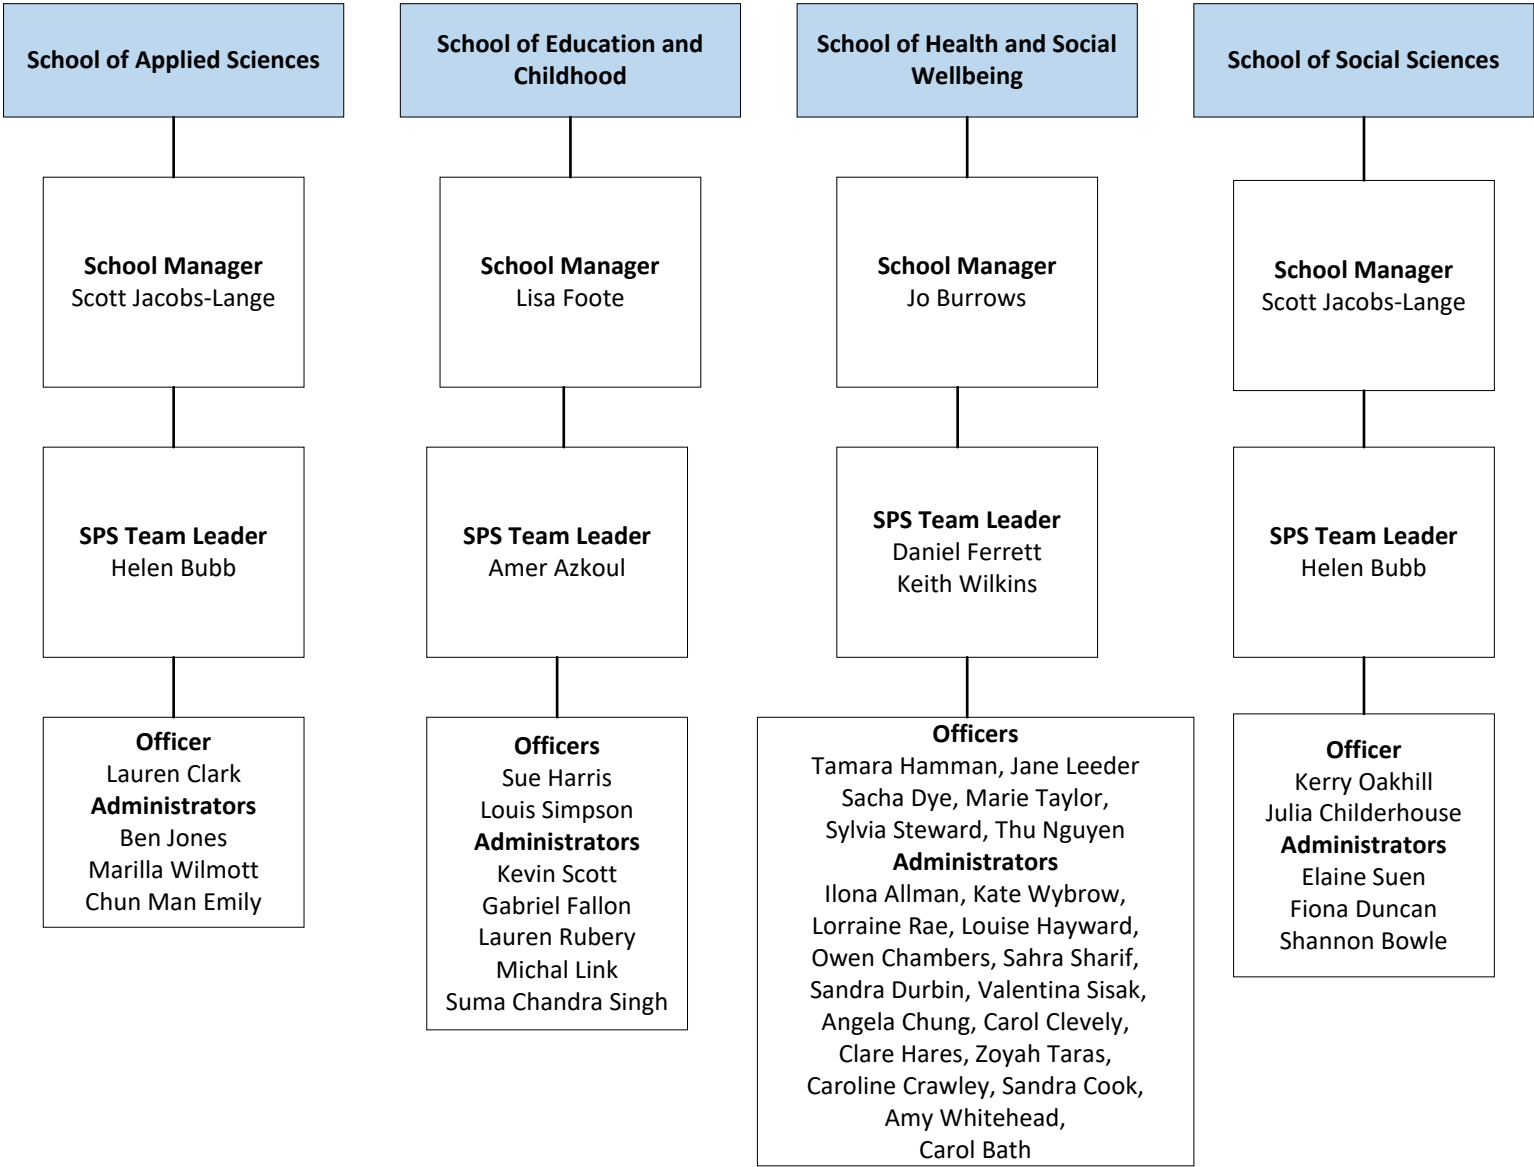

College of Arts, Technology and Environment

College of Business and Law

School of Business and Management

School Manager
Patrick Nolan

SPS Team Leader
Reka Szanthone
Molnar

Officers
Amy Thwaites, Andy Bull, Dorota Polonowski, Rob Young, Bernard Chow
Administrators
Amy Thatcher, Becky Humphreys, Jenny Chaplin, Michelle Lai, Catrin Richards, Lizzie Lammas, Rich Warwick, Mary Davis, Mikki Newing-Griffiths, Palika Gupta, Sue Adrien, Maria Dziegielewska

School of Law

School Manager
Rheannah Hall

SPS Team Leader
Trudy Clark
Laura Reeves

Officers
Amie Beaton, Nicky Dibble, Patrick Hall, Zoe Butterworth
Administrators
Marijana Varney, Nicola Pearce, Becky Gant, Paul Bellamy, Tara McLoughlin

College of Health, Science and Society

School Manager
Rachael Williams

**End Point Assessment Team
Leader**
Emily Torr

**End Point Assessment
Administrators**
Amy Follows
Donna Griffiths-Tilley
Sian Grant