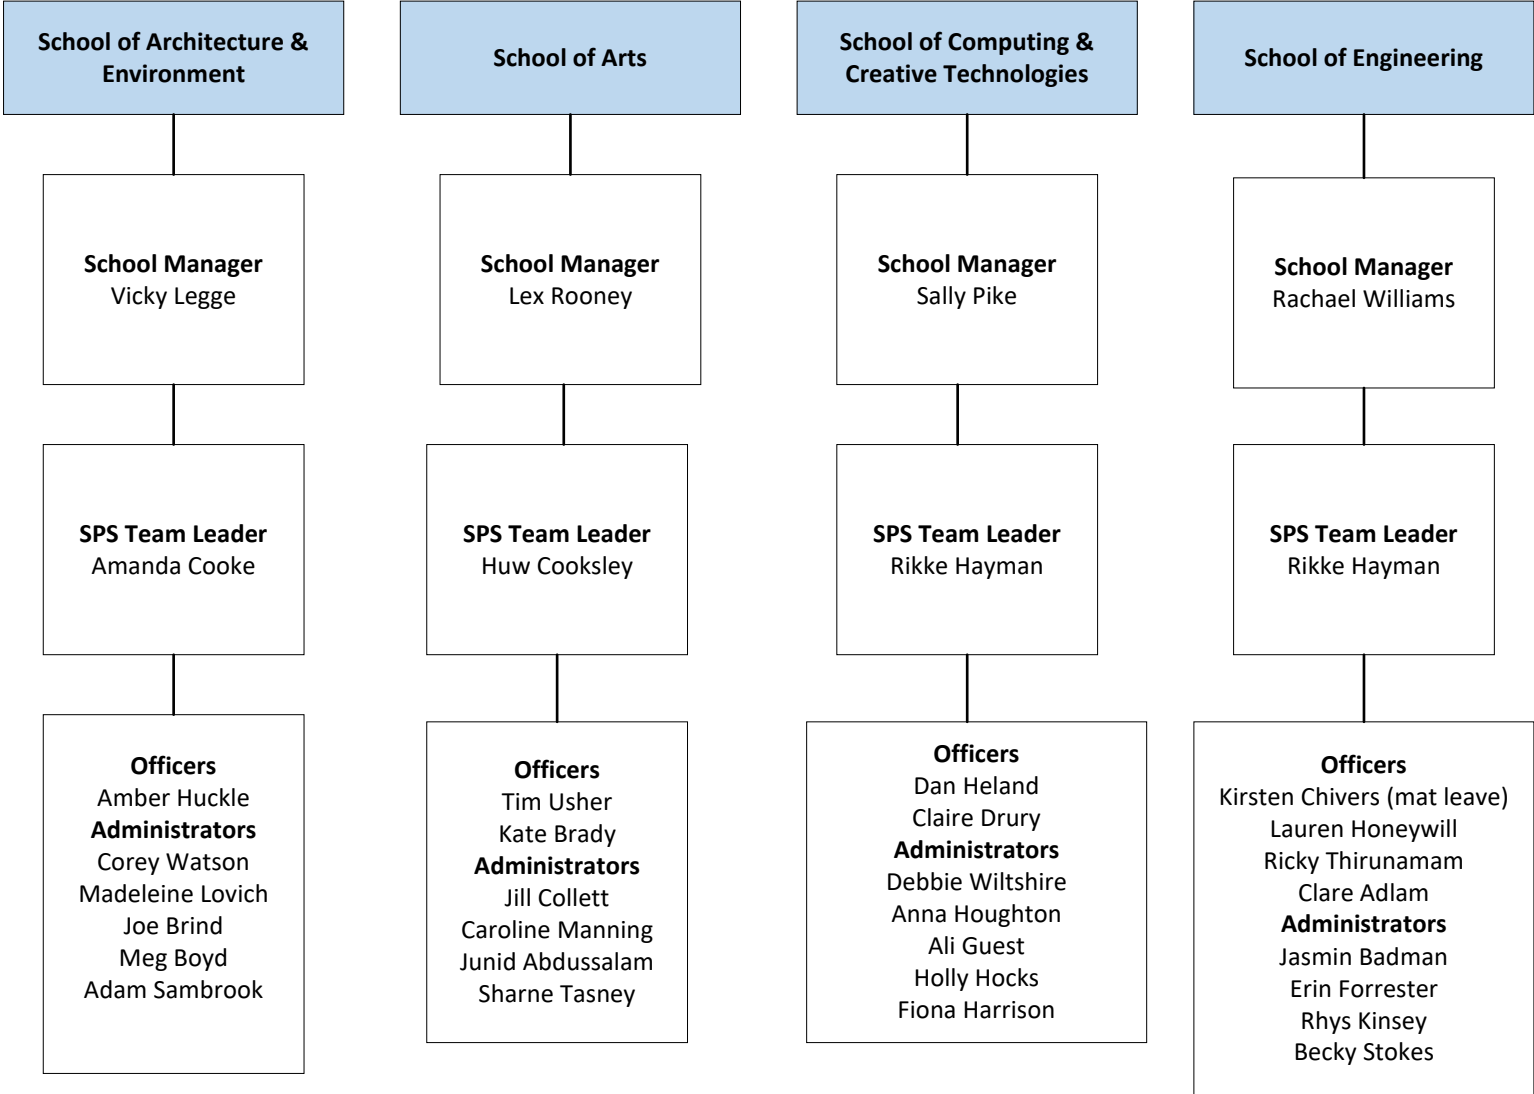

College of Arts, Technology and Environment

College of Business and Law

School of Business and Management

School Manager
Patrick Nolan

SPS Team Leader
Reka Szanthone
Molnar

Officers
Amy Thwaites, Andy Bull, Dorota Polonowski, Rob Young, Bernard Chow
Administrators
Amy Thatcher, Becky Humphreys, Jenny Chaplin, Michelle Lai, Catrin Richards, Lizzie Lammas, Rich Warwick, Mary Davis, Mikki Newing-Griffiths, Palika Gupta, Sue Adrien, Maria Dziegielewska

School of Law

School Manager
Rheannah Hall

SPS Team Leader
Trudy Clark
Laura Reeves

Officers
Amie Beaton, Nicky Dibble, Patrick Hall, Zoe Butterworth
Administrators
Marijana Varney, Nicola Pearce, Becky Gant, Paul Bellamy, Tara McLoughlin

College of Health, Science and Society

School Manager
Rachael Williams

**End Point Assessment Team
Leader**
Emily Torr

**End Point Assessment
Administrators**
Amy Follows
Donna Griffiths-Tilley
Sian Grant